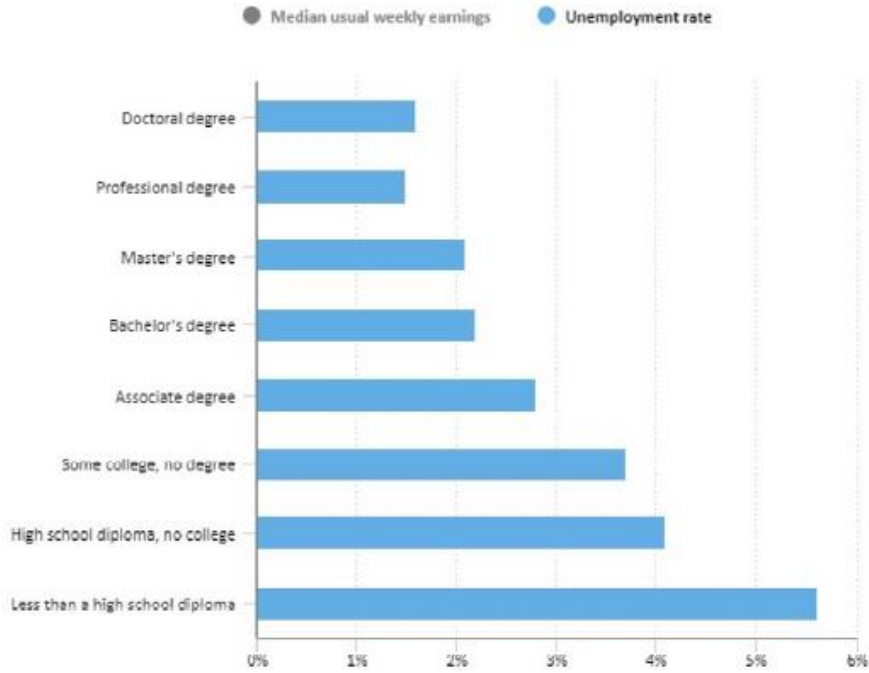

JBE TRUANCY

Median weekly earnings and unemployment rate by educational attainment, 2018

Click legend items to change data display. Hover over chart to view data.
Note: Data are for persons age 25 and over. Earnings are for full-time wage and salary workers.
Source: U.S. Bureau of Labor Statistics, Current Population Survey.

Median weekly earnings and unemployment rate by educational attainment, 2018

Click legend items to change data display. Hover over chart to view data.
Note: Data are for persons age 25 and over. Earnings are for full-time wage and salary workers.
Source: U.S. Bureau of Labor Statistics, Current Population Survey.