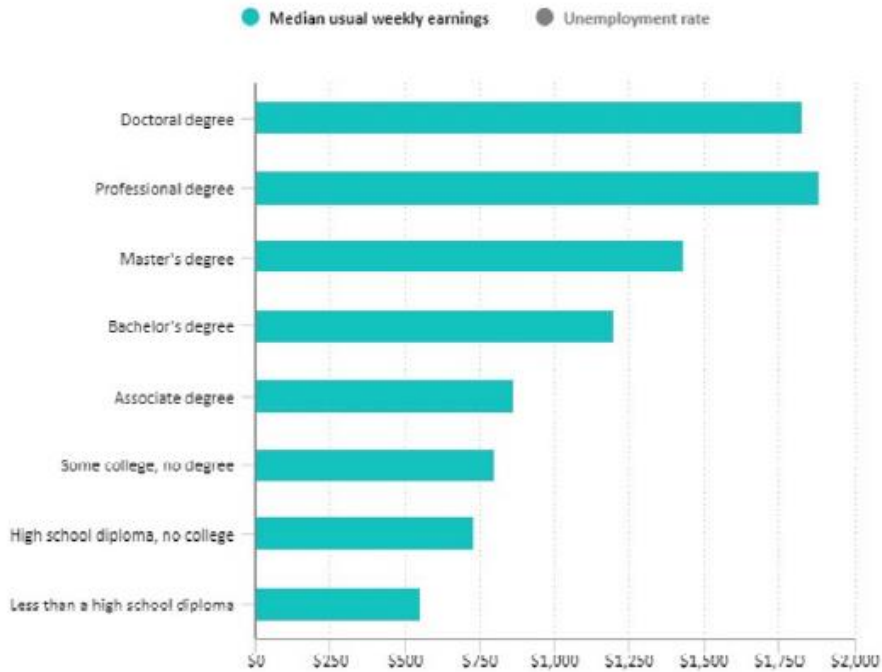

JBE TRUANCY

Median weekly earnings and unemployment rate by educational attainment, 2018

Click legend items to change data display. Hover over chart to view data.
Note: Data are for persons age 25 and over. Earnings are for full-time wage and salary workers.
Source: U.S. Bureau of Labor Statistics, Current Population Survey.

Median weekly earnings and unemployment rate by educational attainment, 2018

Click legend items to change data display. Hover over chart to view data.
Note: Data are for persons age 25 and over. Earnings are for full-time wage and salary workers.
Source: U.S. Bureau of Labor Statistics, Current Population Survey.